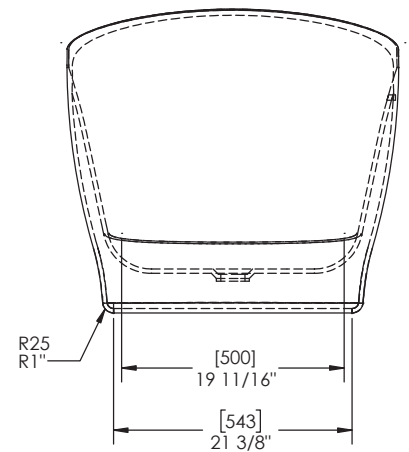

A&E Bath and Shower
6400A St. Jacques West
Montreal, QC, Canada
H4B 1T6
www.aebath.com

BT-8010-SL

Freestanding bathtub

Baignoire autoportante

- Seamless design
- Pure acrylic fiberglass reinforced construction
- Symmetrical backrests
- Freestanding installation
- Adjustable feet
- Chrome drain included
- Integrated chrome linear overflow
- CUPC certified

- *Design sans joint visible*
- *Construction en acrylique renforcée de fibre de verre*
- *Dossiers symétriques*
- *Installation autoportante*
- *Patins de nivellement*
- *Drain chrome inclus*
- *Trop plein linéaire chrome intégré*
- *Certifié CUPC*

* Dimensions can vary +/- 1/4" (6mm) / Les dimensions peuvent varier de +/- 1/4" (6mm)