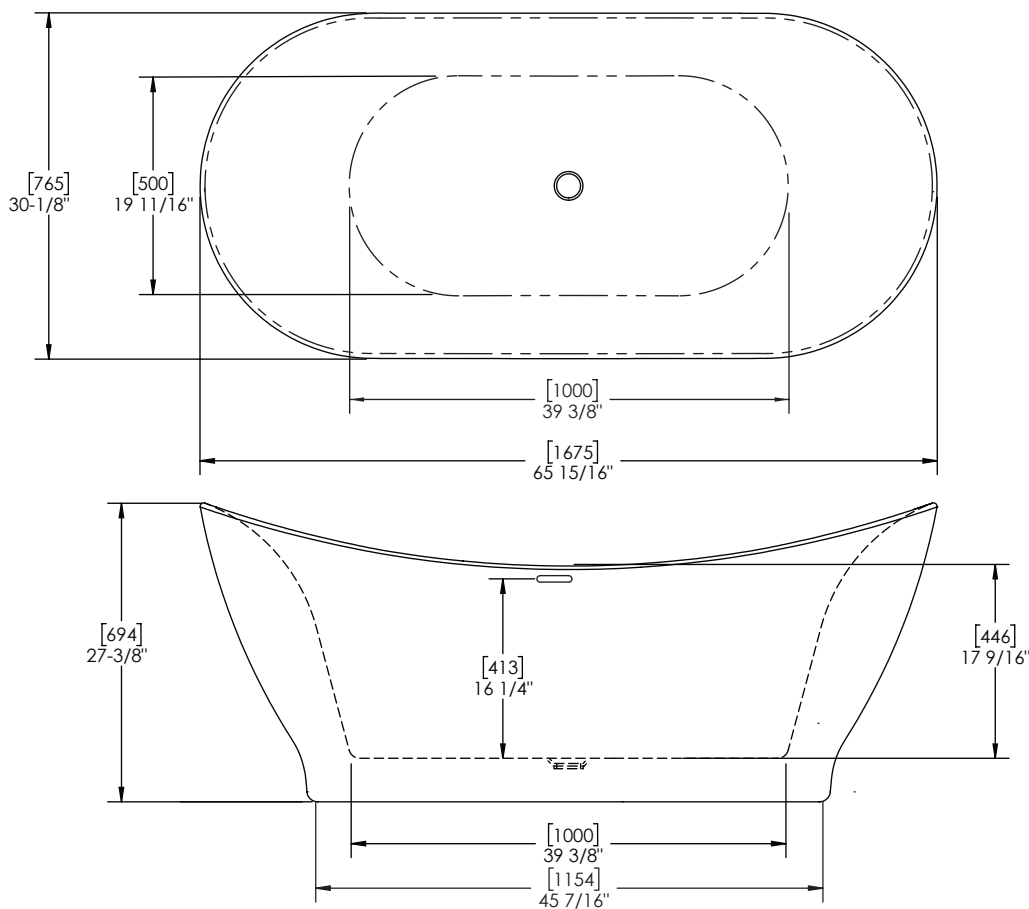

A&E Bath and Shower
6400A St. Jacques West
Montreal, QC, Canada
H4B 1T6
www.aebath.com

BT-8010-SL

Freestanding bathtub

Baignoire autoportante

- Seamless design
- Pure acrylic fiberglass reinforced construction
- Symmetrical backrests
- Freestanding installation
- Adjustable feet
- Chrome drain included
- Integrated chrome linear overflow
- CUPC certified

- *Design sans joint visible*
- *Construction en acrylique renforcée de fibre de verre*
- *Dossiers symétriques*
- *Installation autoportante*
- *Patins de nivellement*
- *Drain chrome inclus*
- *Trop plein linéaire chrome intégré*
- *Certifié CUPC*

* Dimensions can vary +/- 1/4" (6mm) / Les dimensions peuvent varier de +/- 1/4" (6mm)